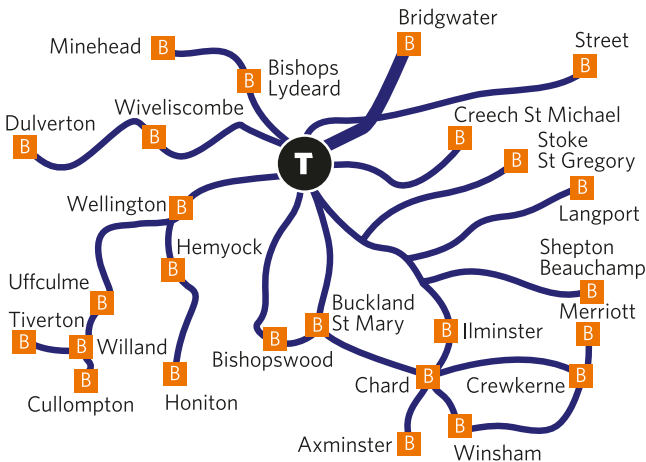

BUS ROUTES

T Taunton campus

B Bus terminus

— Bus route

ROUTES TO TAUNTON CAMPUS

Services stop at the Taunton campus while others will serve Taunton town centre.

Route 96 (South West Coaches)

COUNTY TICKET

↑ READ UP

Route 28 (Buses of Somerset)

COUNTY TICKET

Minehead, Watchet, Bishops Lydeard, Norton Fitzwarren, Taunton Campus

	am	pm
Minehead, Butlins.....	6.55	6.20
Minehead, Bancks Street.....	7.05	
Minehead, The Parade.....		6.15
Marsh Street, Dunster Steep.....	7.13	6.07
Washford, Shepherds Corner	7.23	5.57
Watchet, Watchet Railway Station	7.32	5.50
Williton, Fore Street	7.38	5.43
Bicknoller, Turning.....	7.43	5.37
Trebles Holford, Seven Ash	7.51	5.28
Bishops Lydeard, Lethbridge Arms.....	7.58	5.17
Norton Fitzwarren, Norton Manor Camp.....	8.03	5.12
Taunton Campus.....	8.27	4.58

↑ READ UP

Route 25 (Buses of Somerset)

COUNTY TICKET

Dulverton, Wiveliscombe, Milverton, Norton Fitzwarren to Taunton Campus

	am	pm
Dulverton, Barns Close.....	6.50	6.35
Dulverton, High St Castlemoor.....	6.54	6.31
Brushford Shelter.....	6.59	6.26
Bampton War Memorial.....	7.09	6.16
Shillingford Bus Shelter.....	7.14	6.11
Waterrow Rock Inn.....	7.24	6.01
Wiveliscombe Square.....	7.30	5.55
Milverton North Street.....	7.37	5.48
Hillcommon Orchard Inn.....	7.44	5.41
Cotford St Luke Roundabout.....	7.53	5.36
Norton Fitzwarren Coopers Mill.....	8.00	5.26
Bindon Road Frobisher Way.....	8.06	5.20
Taunton Rail Station.....	8.14	
Taunton Bus Station.....	8.23	5.05
Taunton Campus.....	8.28	