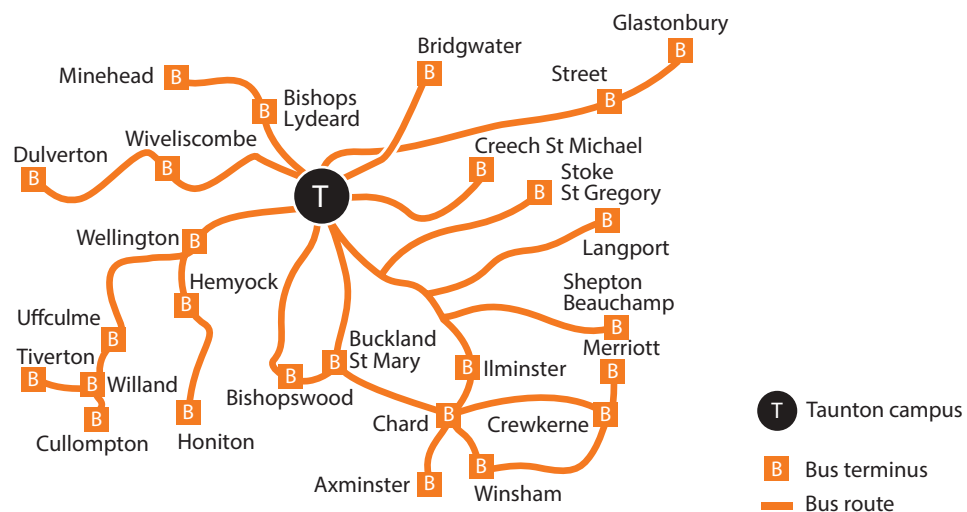

## BUS ROUTES

## ROUTES TO TAUNTON CAMPUS

Services stop at the Taunton campus while others will serve Taunton town centre.

### Route 96 (South West Coaches)

COUNTY TICKET