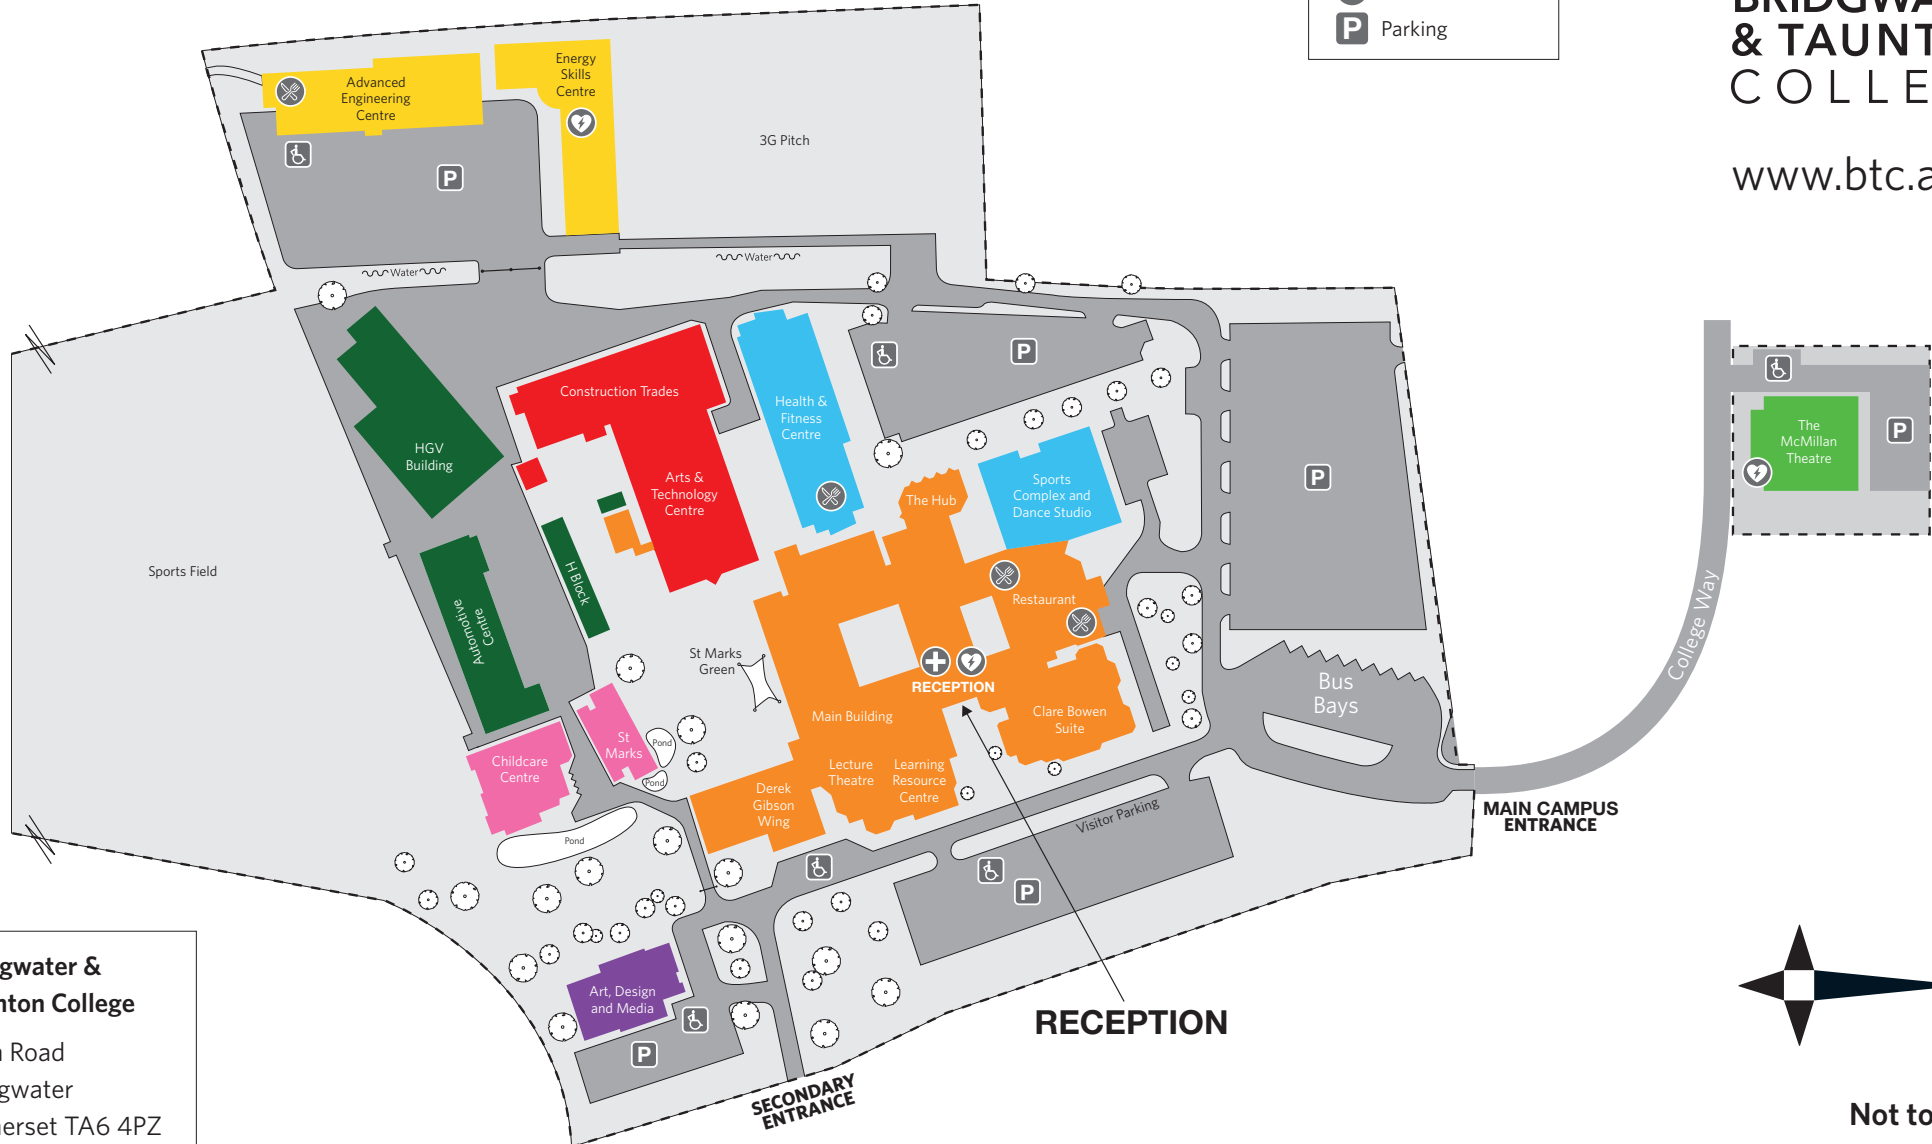

BRIDGWATER CAMPUS

COVID-19 Coloured Areas

Key

- Defibrillator
- Disabled Parking
- First Aid
- Food Outlet
- Parking

**BRIDGWATER
& TAUNTON
COLLEGE**

www.btc.ac.uk

Bridgwater & Taunton College
Bath Road
Bridgwater
Somerset TA6 4PZ
Tel: 01278 455464

Not to scale

Version 18A August 2020

Level One Plan (COVID)