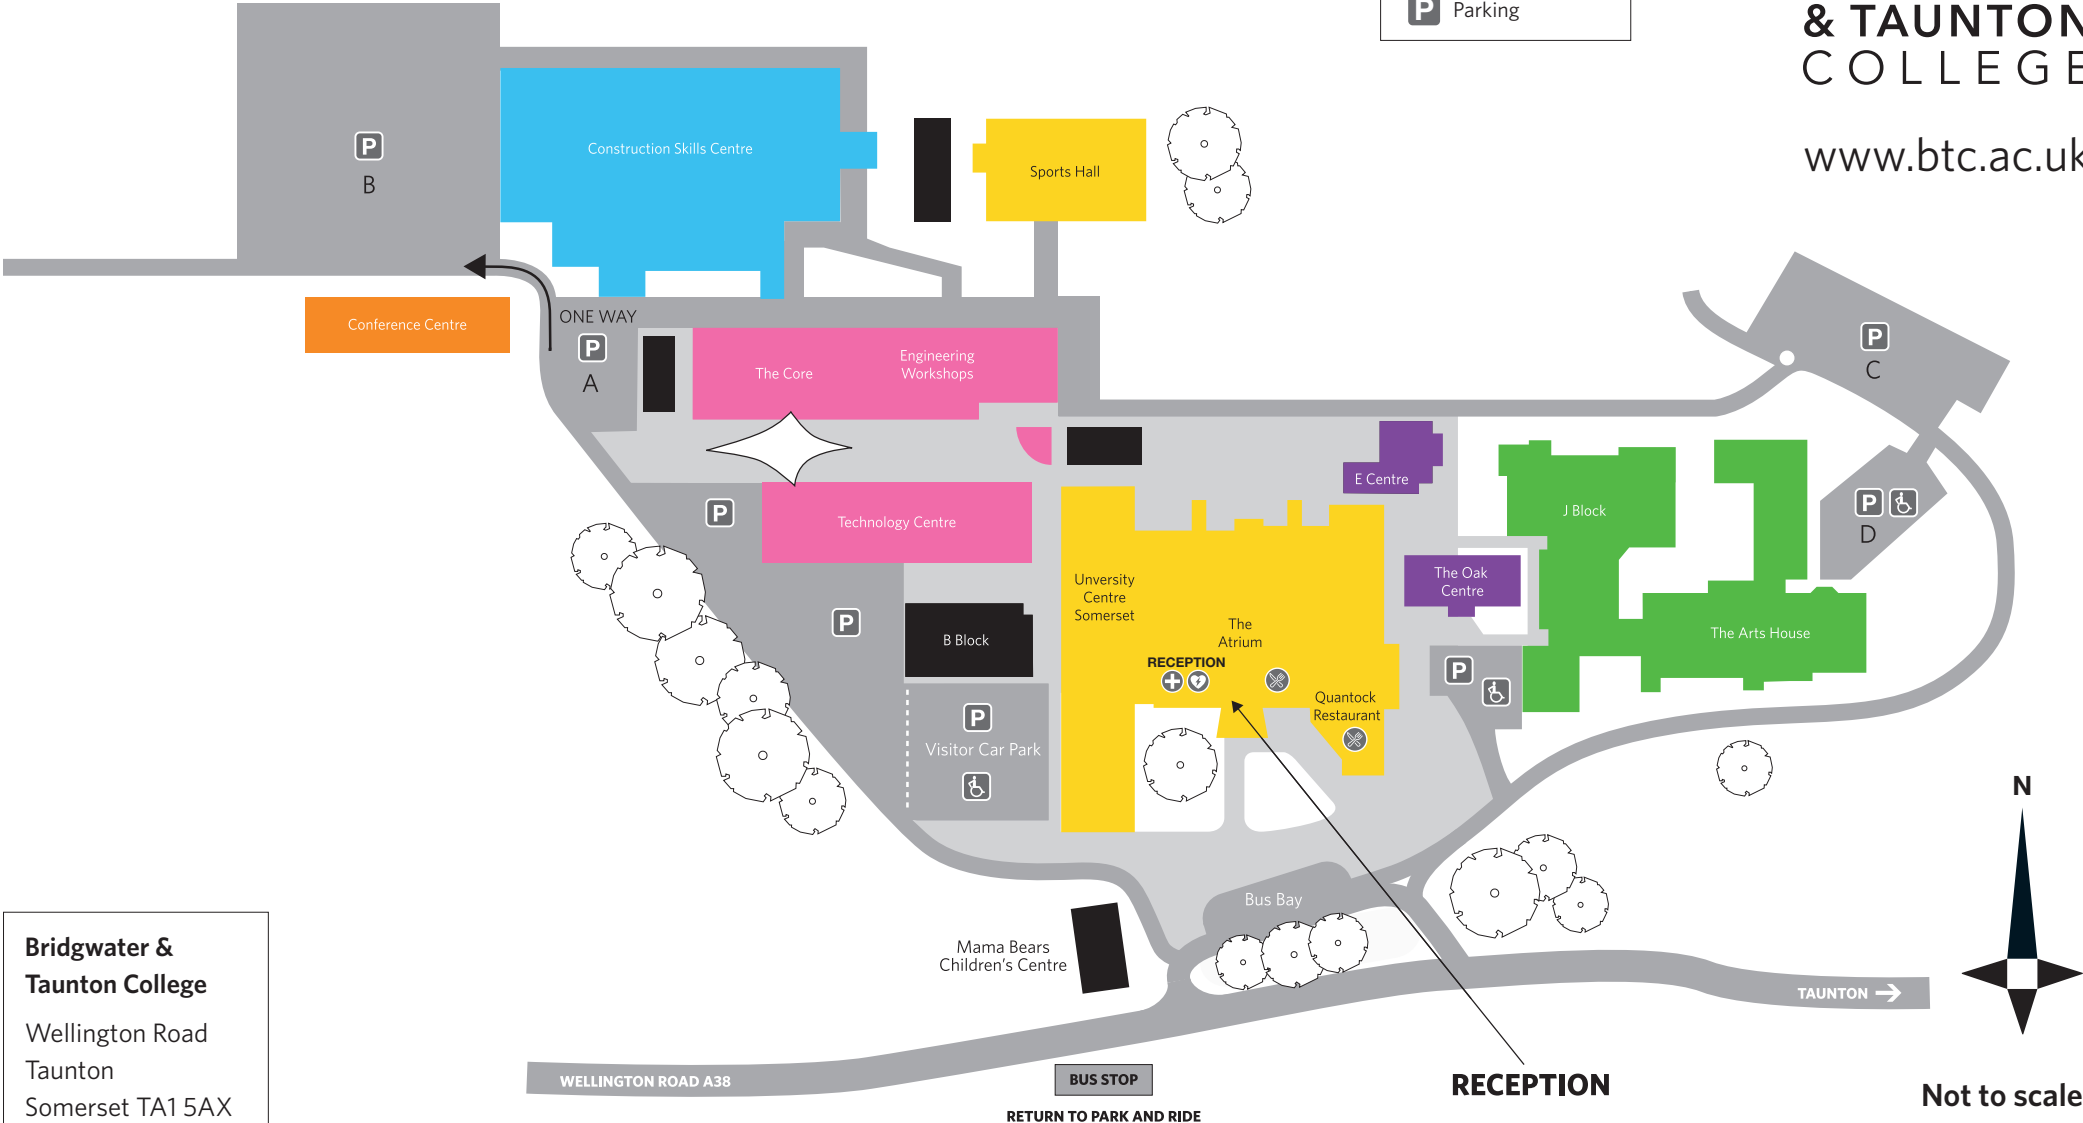

TAUNTON CAMPUS

COVID-19 Coloured Areas

**BRIDGWATER
& TAUNTON
COLLEGE**

www.btc.ac.uk

Key

- Defibrillator
- Disabled Parking
- First Aid
- Food Outlet
- Parking

Bridgwater & Taunton College
Wellington Road
Taunton
Somerset TA1 5AX
Tel: 01278 455464

Not to scale

Version 18A August 2020

Level One Plan (COVID)