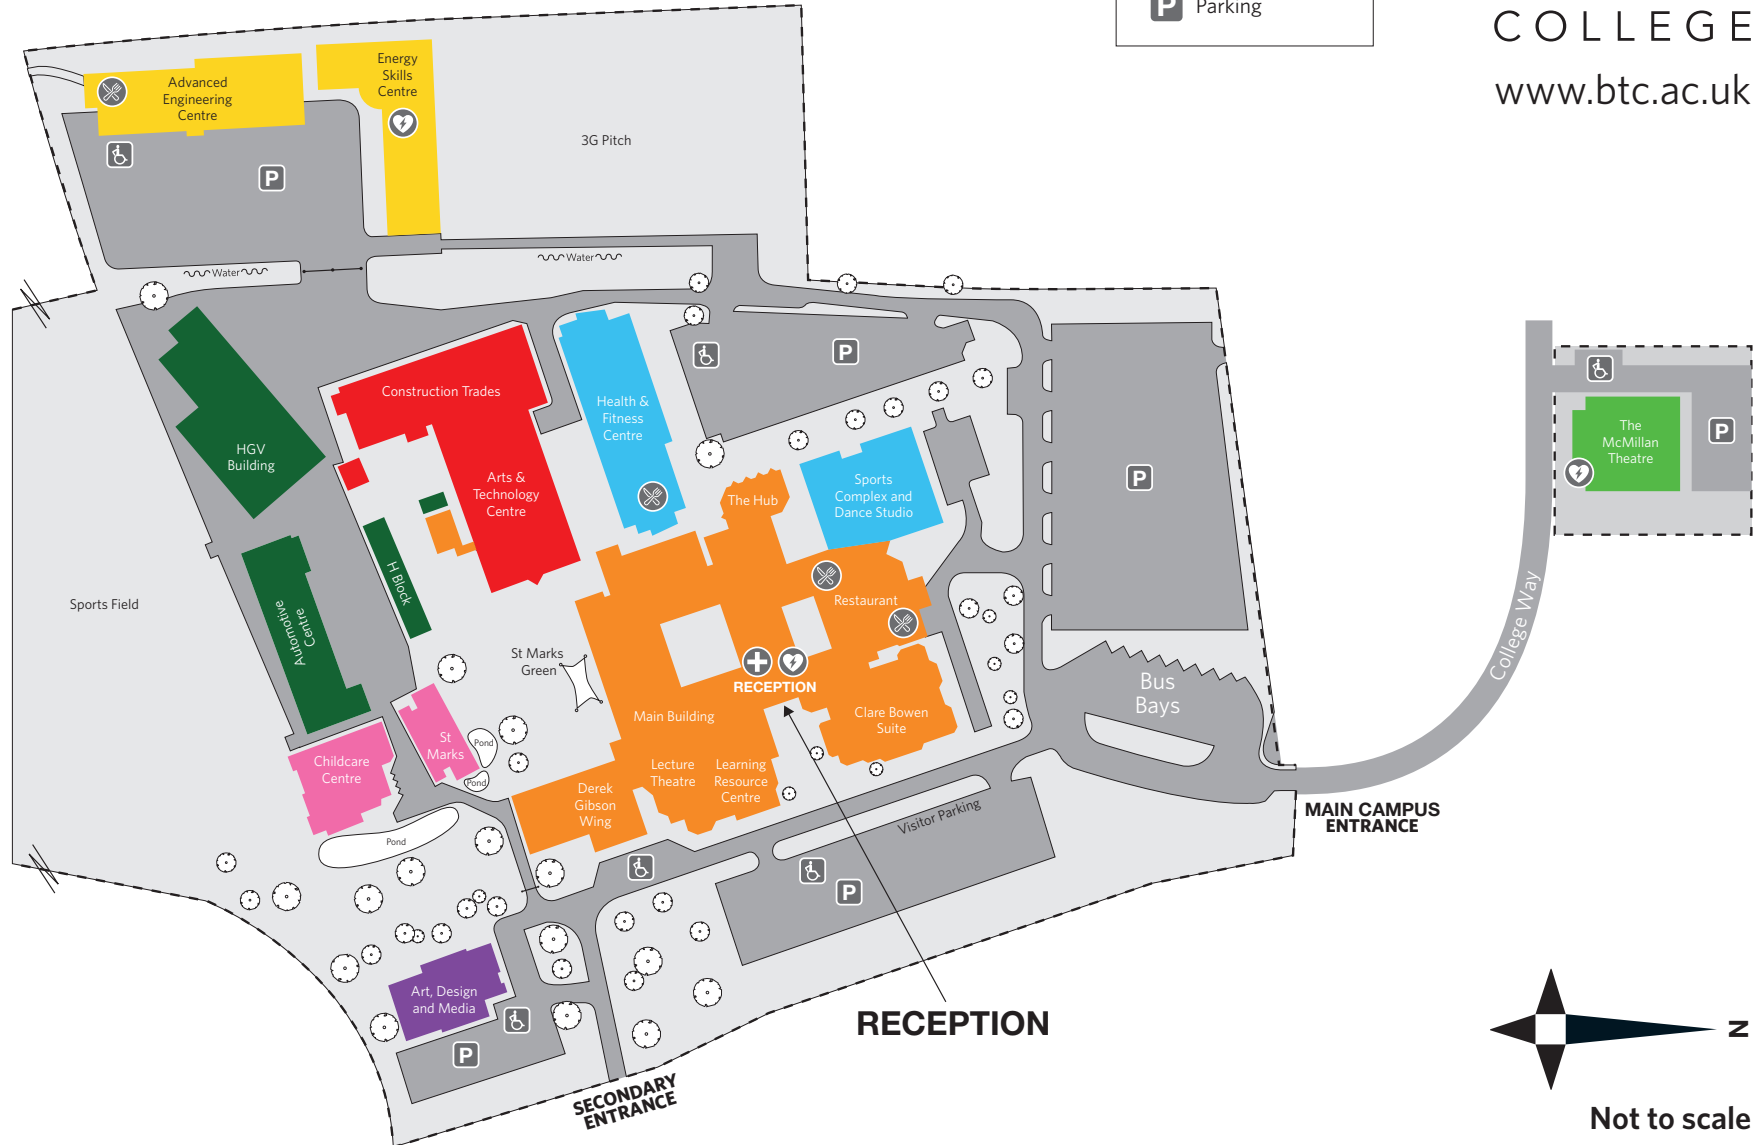

AMETHYST AREA

Art, Design and Media

ROSE AREA

Childcare Centre
St Marks

LIME AREA

The McMillan Theatre

RUBY AREA

Arts & Technology Centre
Construction Trades

FOREST AREA

HGV Building
Automotive Centre
H Block

GOLD AREA

Advanced Engineering Centre
Energy Skills Centre

SKY AREA

Health & Fitness Centre
Sports Complex
Dance Studio

Key

- Defibrillator
- Disabled Parking
- First Aid
- Food Outlet
- Parking

**BRIDGWATER
& TAUNTON
COLLEGE**

www.btc.ac.uk

Not to scale

Version 19A September 2020
Level One Plan (COVID)