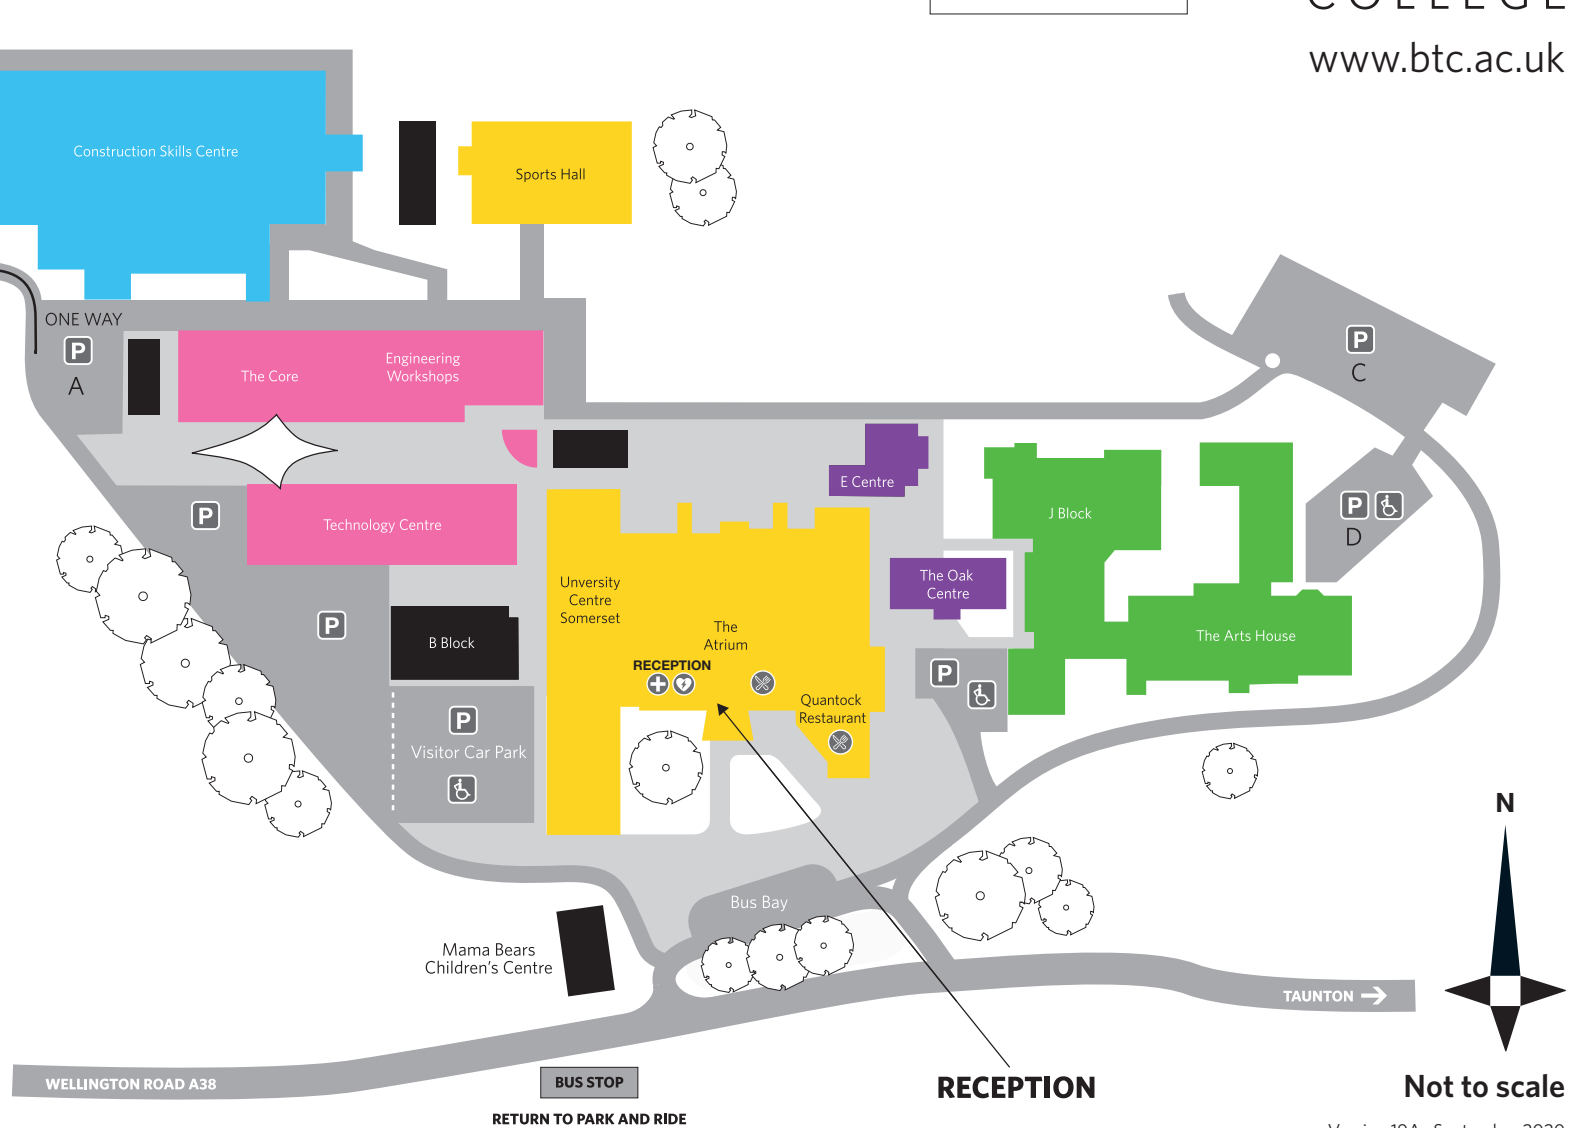

www.btc.ac.uk

Campus Directory

GOLD AREA

The Atrium & Reception
University Centre Somerset
The Quantock Restaurant
Sports Hall

AMBER AREA

Conference Centre

AMETHYST AREA

The Oak Centre
E Centre

SKY AREA

Construction Skills Centre

LIME AREA

The Arts House
J Block

ROSE AREA

The Core
Engineering Workshops
Technology Centre

Not to scale

Version 19A September 2020
Level One Plan (COVID)