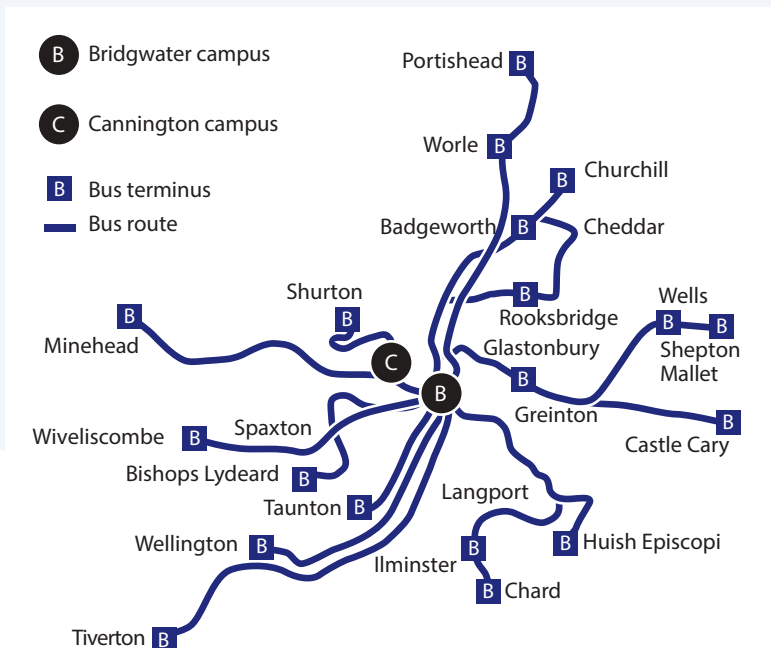

BUS SERVICE INDEX

Town/Village	Bus service	Page
Bishops Lydeard	613	6
Chard	624	9
Cheddar	66	8
Churchill	62	8
Glastonbury	X75	5
Greinton	19	12
Huish Episcopi	16	7
Ilminster	624	9
Langport	16	7
Minehead	15	7
Portishead	610	10

Town/Village	Bus service	Page
Rooksbridge	62	8
	21	9
Shepton Mallet	BC06	12
Shurton	14	6
Spaxton	613	6
Street	75	5
Taunton	625	10
Tiverton		13
Wellington	623	9
Wells	X75	5
Wiveliscombe		12
Worle	612	11

BUS ROUTES