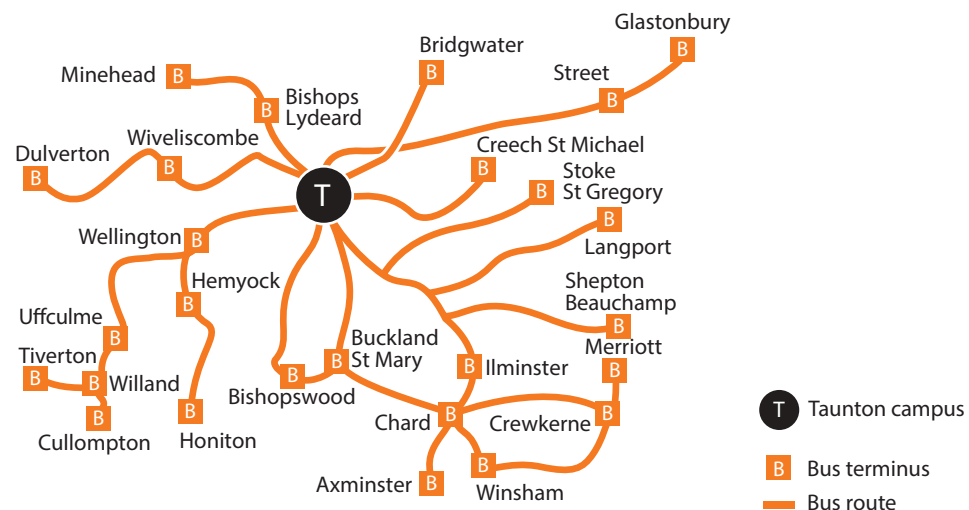

## GETTING HERE IS EASIER THAN YOU THINK.

The Taunton Campus is a short walk from Taunton's main bus station, and many buses stop right outside the College.

Most buses that provide routes to BTC are public service buses and therefore timetables, routes and rules of carriage apply at all times.

## BUS ROUTES

## ROUTES TO TAUNTON CAMPUS

Services stop at the Taunton campus while others will serve Taunton town centre.

↑ READ UP

**Route 21 (Buses of Somerset)**  
**Burnham on Sea, Bridgwater, Taunton**

	am	pm
Burnham on Sea, Esplanade .....	7.01	6.01
Burnham on Sea, Old Pier Tavern .....	7.04	5.59
Highbridge, Cemetery .....	7.13	5.53
Huntspill, Southfield Cross .....	7.19	5.47
Pawlett, Bus Shelter .....	7.22	.....
The Shops .....	.....	5.43
Dunball, Admirals Table Inn .....	7.25	5.40
Bridgwater, Bus Station.....	7.40	5.31
Bridgwater, Rear of Angel Place/High Street (return).....	7.44	5.22
North Petherton, Verriers .....	7.57	5.09
West Monkton, Primary School.....	8.08	4.58
Taunton Castle Way .....	8.27	4.40