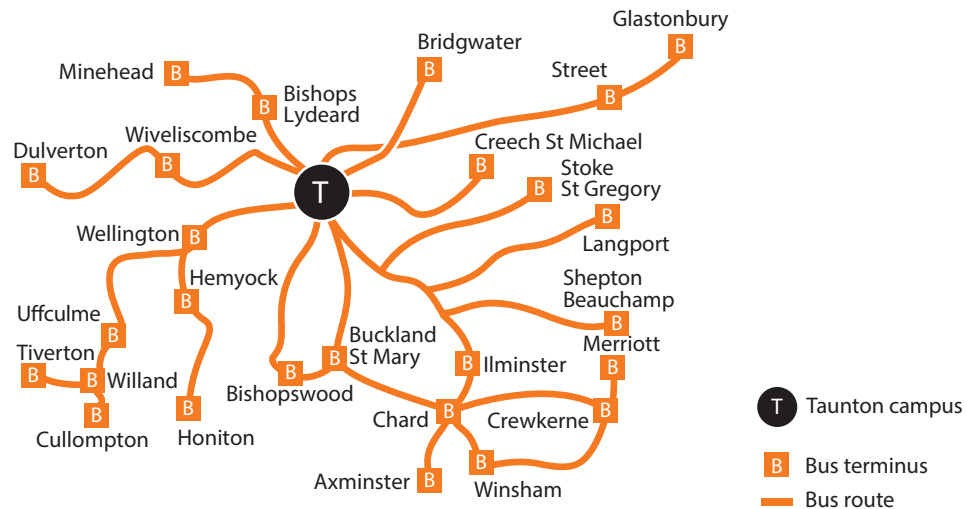

BUS SERVICE INDEX

Town/Village	Bus service	Page
Axminster	30	6
Bishopswood	98	4
Bishops Lydeard	28	9
Bridgwater	21	7
Buckland St Mary	98 99	4 5
Chard	96 30 99	3 6 5
Creech St Michael	29	7
Crewkerne	96	3
Dulverton	25	9
Glastonbury	29	7
Hemyock	20	3

Town/Village	Bus service	Page
Honiton	20	3
Ilminster	30	6
Langport	54	6
Minehead	28	9
Shepton Beauchamp	10C	4
Stoke St Gregory	51	7
Street	29	7
Tiverton	22	8
Uffculme	22	8
Wellington	20	3
Willand	X22	8
Wiveliscombe	25	9

BUS ROUTES

ROUTES TO TAUNTON CAMPUS

Services stop at the Taunton campus while others will serve Taunton town centre.

Route 95 (Hatch Green Coaches) Merriott, Crewkerne, Chard, Taunton Campus

	am	pm
Merriott, The Church	7.10	6.03
Crewkerne, Wadham School	7.15	5.57
Chard, Boden Street	7.45	5.35
Chard, Ship Inn	7.48	5.31
Donyatt, George Inn	7.52	5.26
Horton Cross, Herne House	7.54	5.23
Henlade, Henlade Cross/Falcon Hotel	8.09	5.08
Taunton Campus	8.35	4.40

↑ READ UP

Route 20 (Dartline Coaches) Honiton, Dunkeswell, Hemyock, Culmstock, Wellington, Taunton

	am	pm
Honiton, Tesco Superstore (E-bound)	7.01	6.41
Honiton, Lace Walk (Stop C).....	7.05	.....
Honiton, Job Centre (Stop D).....	.....	6.36
Combe Raleigh, Combe Raleigh Turn	7.12	6.29
Dunkeswell, Highfield Road.....	7.19	6.22
Dunkeswell, Royal Oak.....	7.22	6.19
Sheldon, Sheldon Turn	7.25	6.15
Hemyock, Catherine Wheel	7.33	6.09
Hemyock, Castle Park	7.35	6.04
Hemyock, Prowses.....	7.38	6.07
Culmstock, All Saints Church.....	7.48	5.55
Nicholashayne, Post Office.....	7.53	5.49
Sampford Moor, Vine Cottage.....	7.57	.....
Sampford Moor, Blue Ball Inn.....	.....	5.45
Wellington, High Street	8.06	5.36
Heatherton Park.....	8.13	5.26
Taunton, Castle Way	8.31	5.15